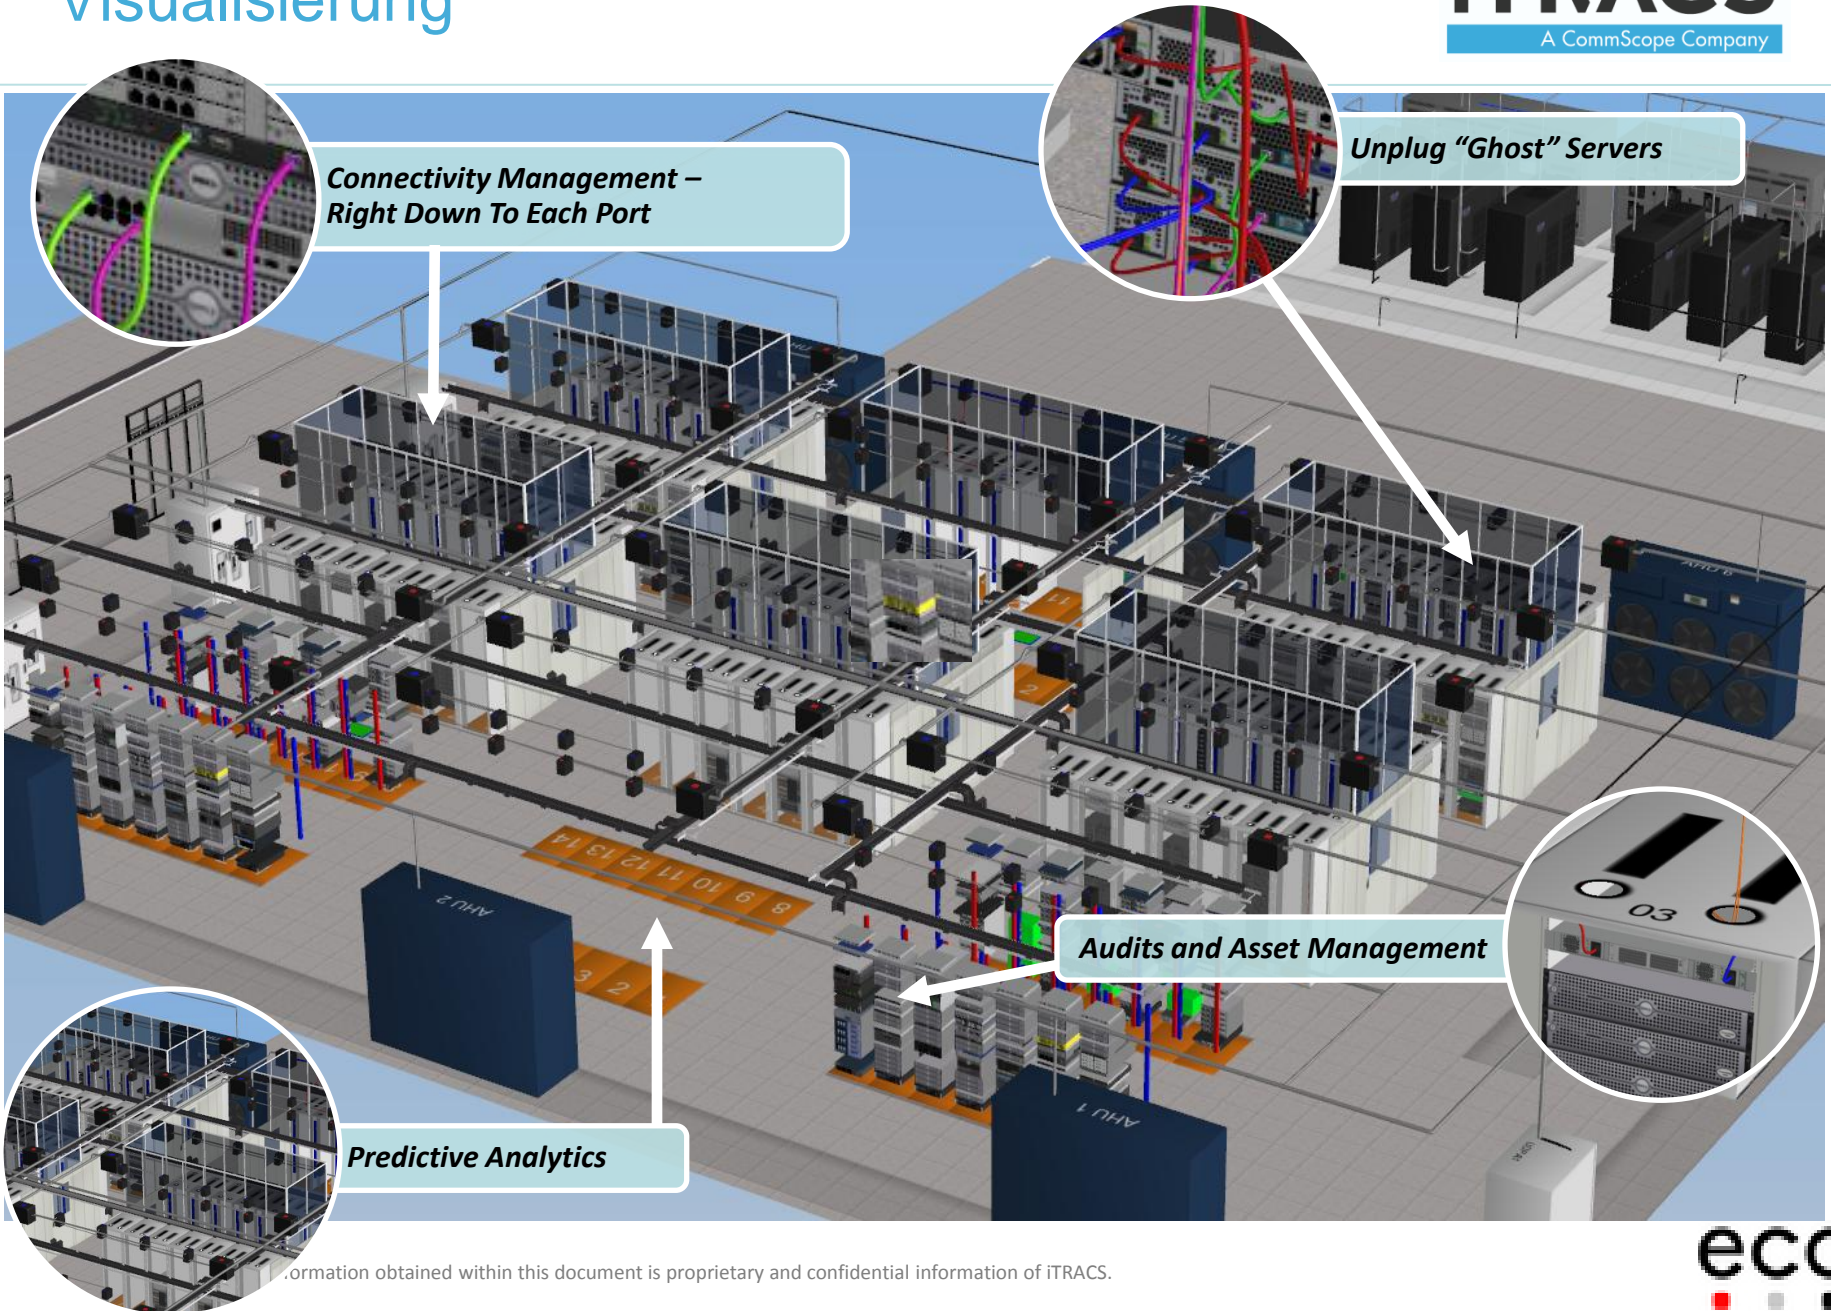

imVision
erweitert diese
Einsicht mit
Echt-Zeit
Daten

Change Management

Resource Management

Assets
Space
Power
Cooling

Availability Management

99.999
uptime

Connectivity Management

Capacity Management

Visualisierung

**Connectivity Management –
Right Down To Each Port**

Unplug "Ghost" Servers

Audits and Asset Management

Predictive Analytics

iTRACS[®]

A CommScope Company