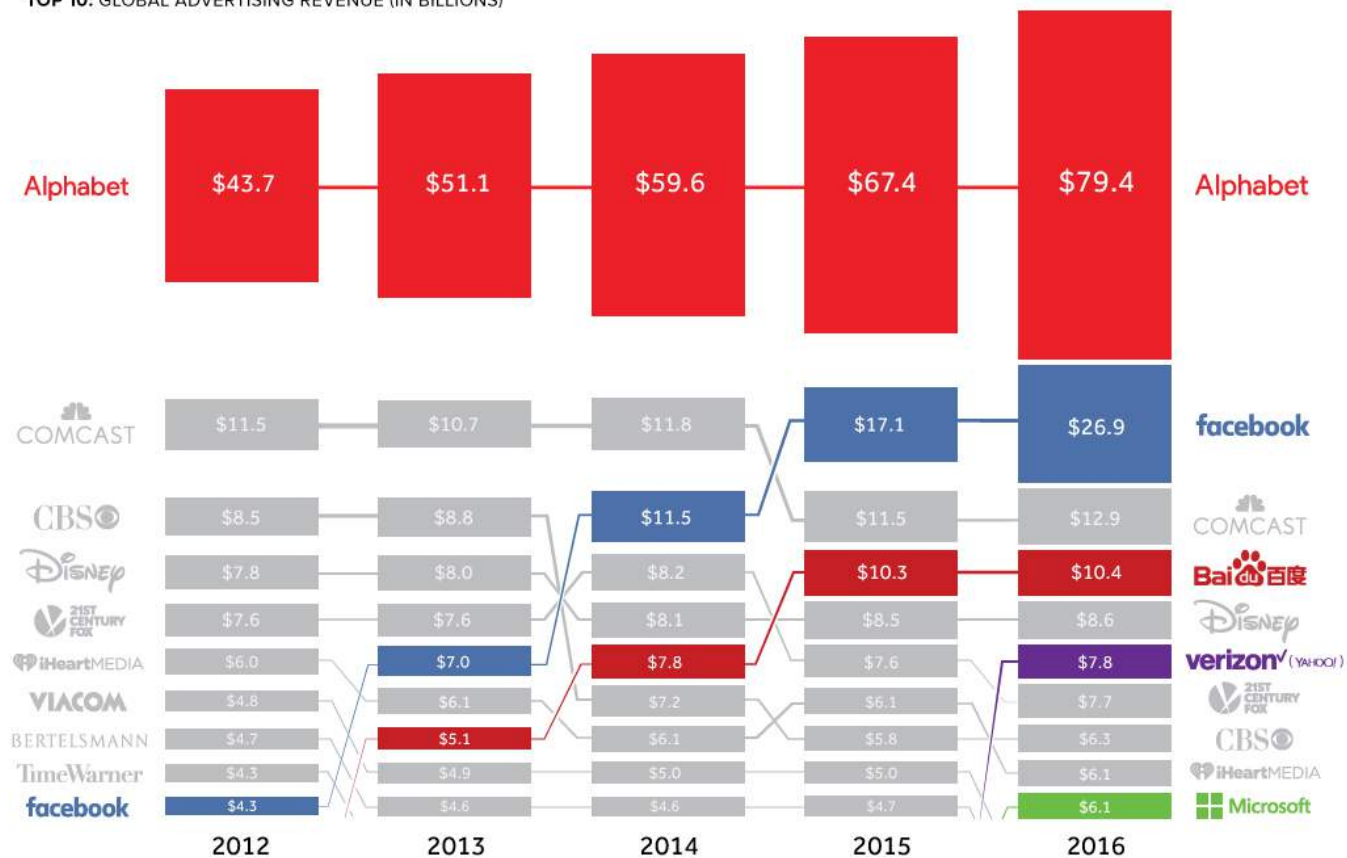

■ Tech
 ■ Other

SOCIAL LOGIN TO THE RESCUE!

Source: Janrain Identity Trends Across the Web: 2016 (U.S.)

These four social platform sites all saw
10% INCREASED TRAFFIC FROM Q1 TO Q2:

FACEBOOK
45%

GOOGLE
26%

YAHOO!
10%

TWITTER
9%

THE TECH TAKEOVER OF ADVERTISING

Legacy media brands are falling hard and fast

TOP 10: GLOBAL ADVERTISING REVENUE (IN BILLIONS)

SOURCE: Bloomberg, Zenith Media

Mobile first to AI first