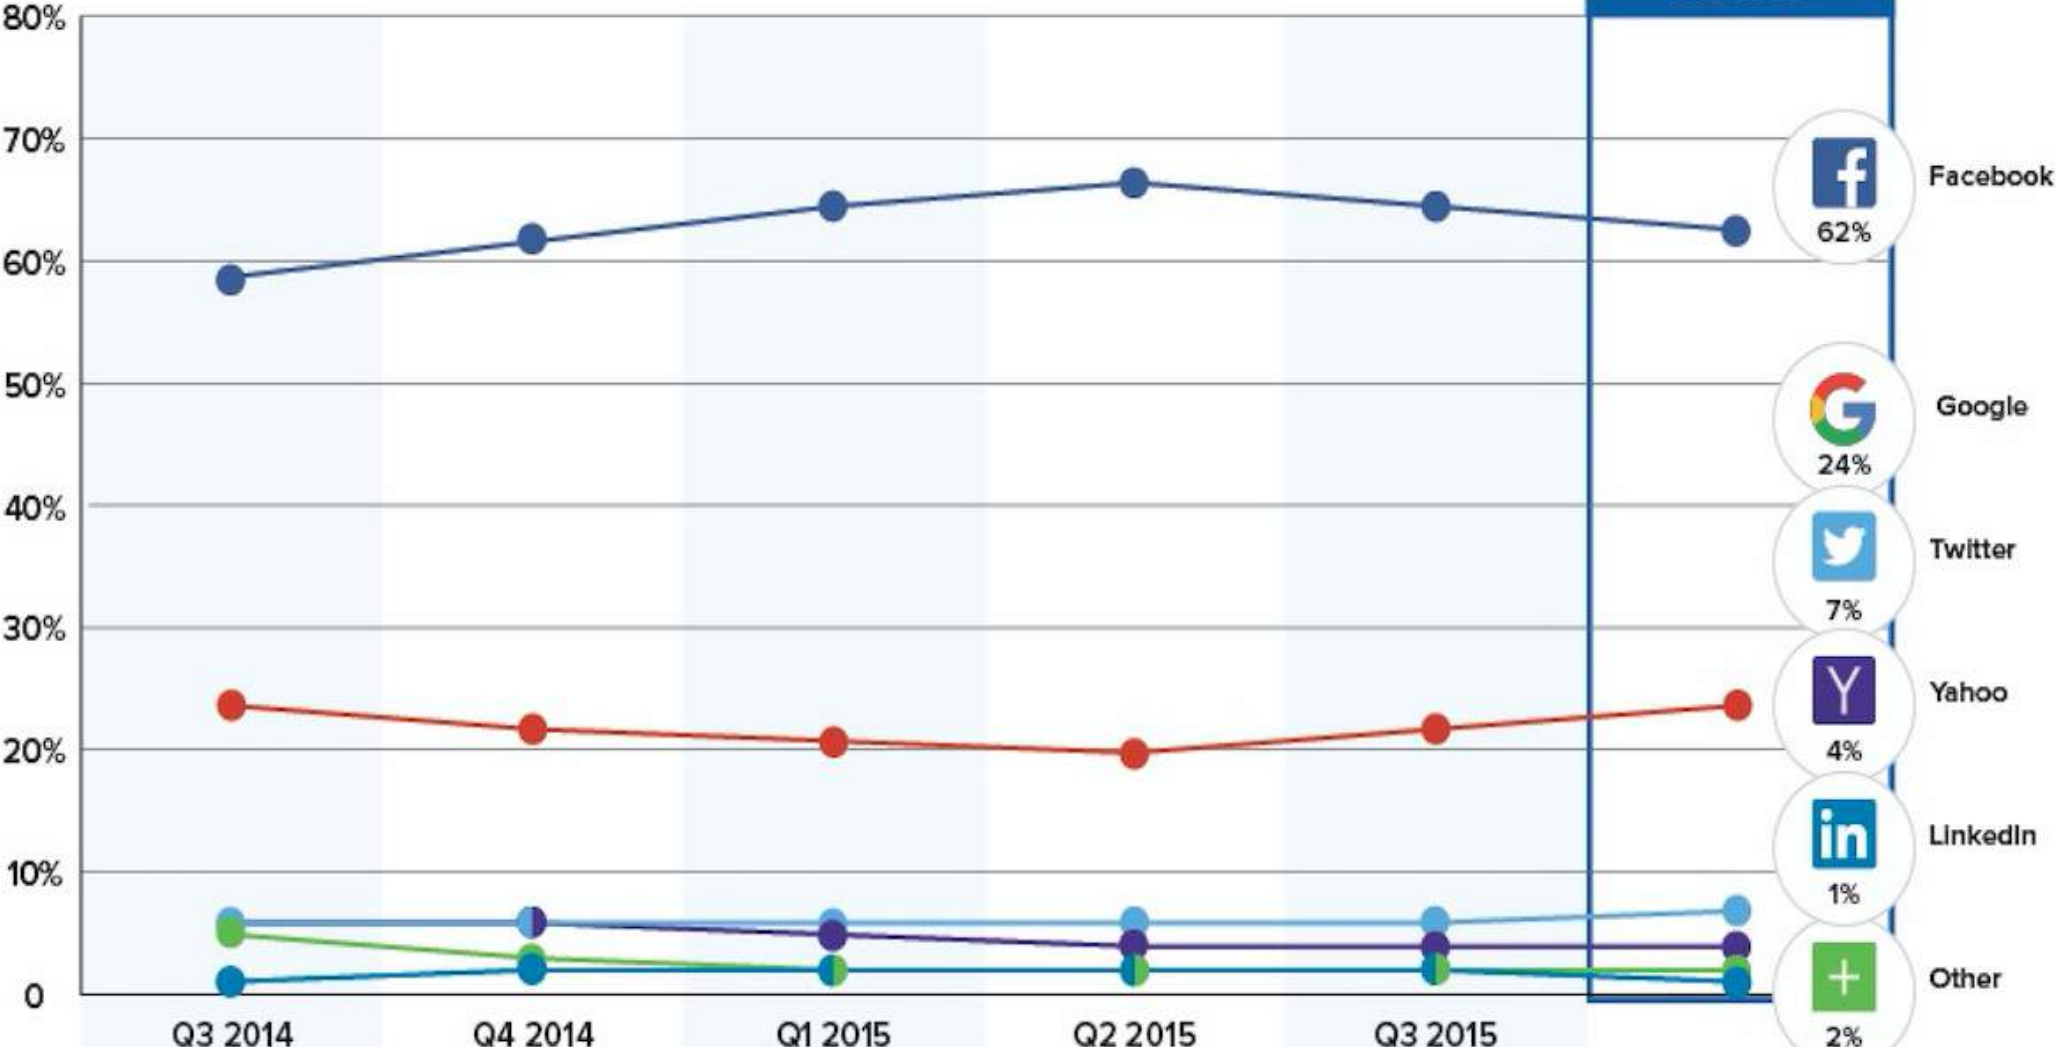

SOCIAL LOGIN TO THE RESCUE!

Source: Janrain Identity Trends Across the Web: 2016 (U.S.)

These four social platform sites all saw
10% INCREASED TRAFFIC FROM Q1 TO Q2:

FACEBOOK
45%

GOOGLE
26%

YAHOO!
10%

TWITTER
9%

Source: Gigya Landscape of Customer Identity 2016

Q4 2015

THE LARGEST COMPANIES BY MARKET CAP

The oil barons have been replaced by the whiz kids of Silicon Valley

Top 5 Publicly Traded Companies (by Market Cap)