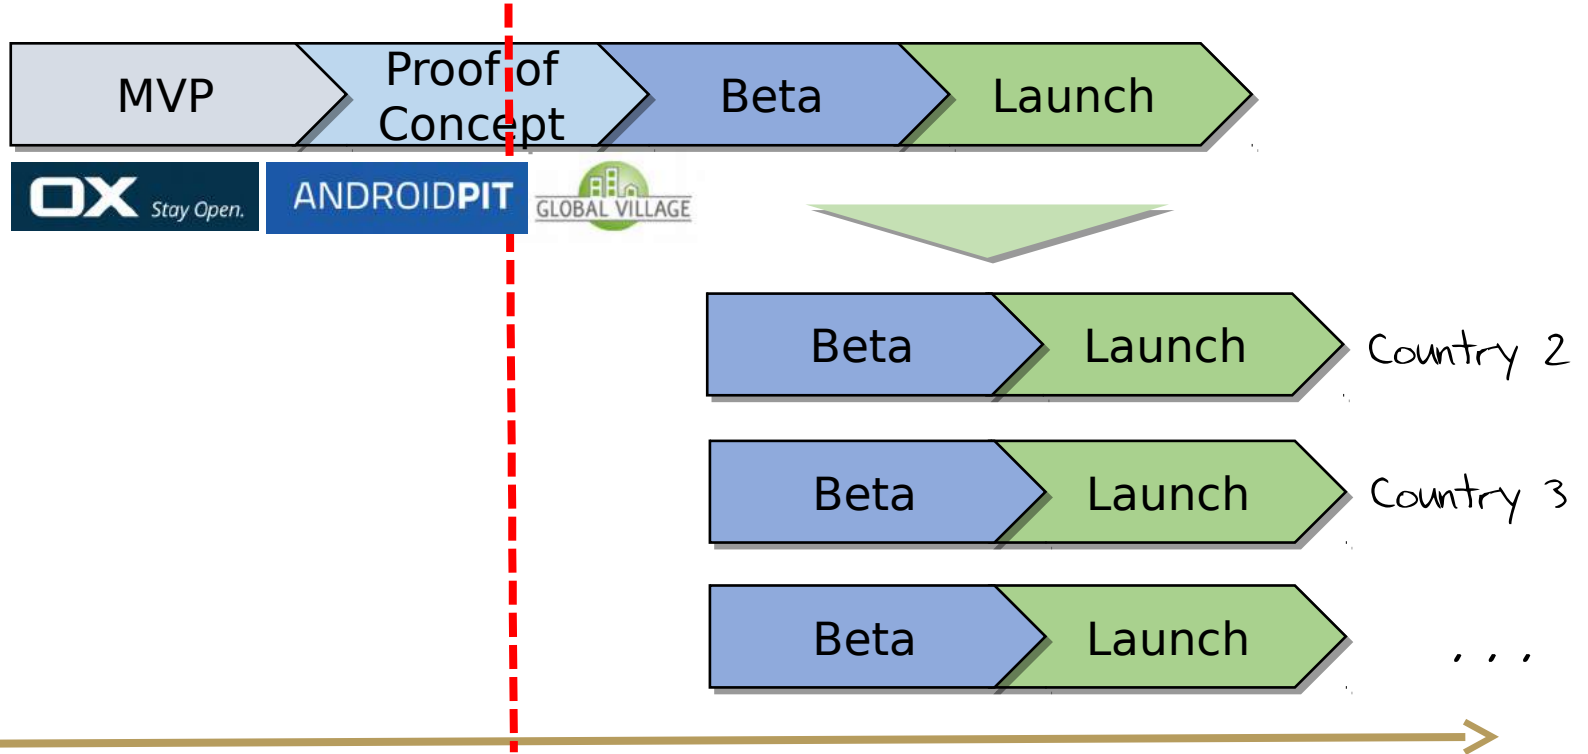

* Beta-Feature - [was ist ID4me?](#)

oder

OX Stay Open.

ANDROIDPIT

GLOBAL VILLAGE

Beta Launch Country 2

Beta Launch Country 3

Beta Launch ...

We are here

Stay Open. **OX**[®]

.berlin

NOMINET

A detailed rendering of the USS Enterprise NCC-1701-A, a Star Trek starship, shown from a three-quarter perspective against a starry space background. The ship's saucer section is prominent, with the text "USS ENTERPRISE" and "NCC-1701" clearly visible on its top surface. The nacelles are illuminated with a warm, orange glow.